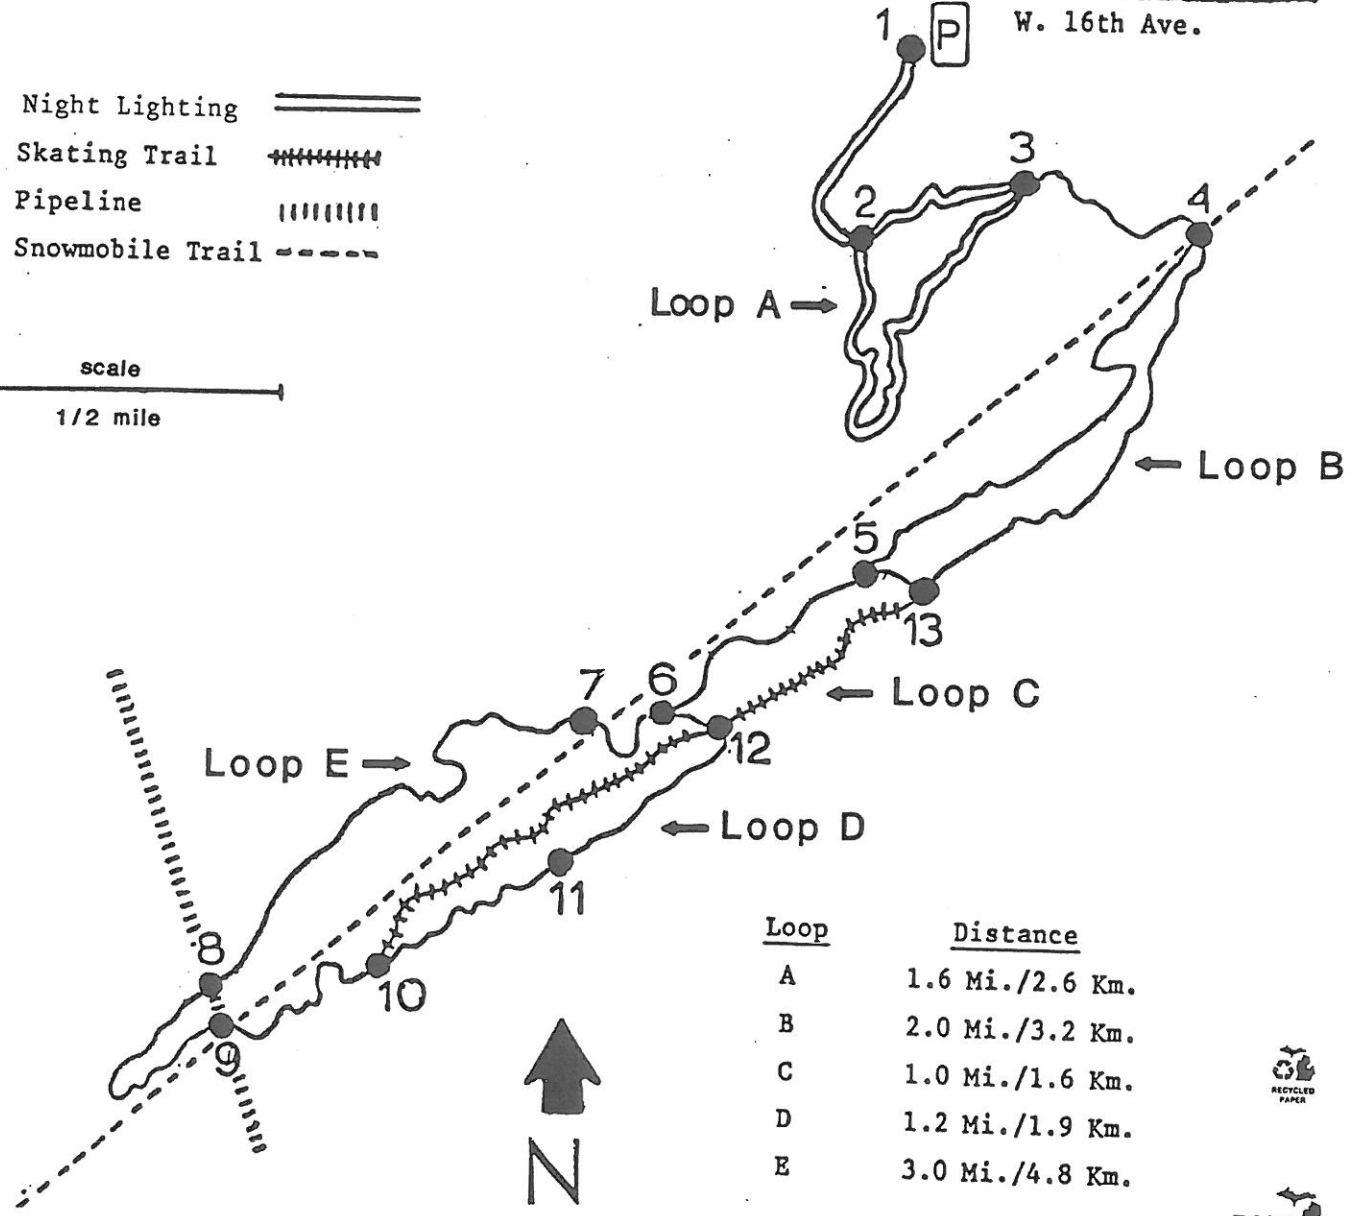

Location Map: Chippewa County  
T47N R-1W

# ALGONQUIN Cross Country Ski Trail

Lake Superior State Forest

- Night Lighting
- Skating Trail
- Pipeline
- Snowmobile Trail

Loop	Distance
A	1.6 Mi./2.6 Km.
B	2.0 Mi./3.2 Km.
C	1.0 Mi./1.6 Km.
D	1.2 Mi./1.9 Km.
E	3.0 Mi./4.8 Km.